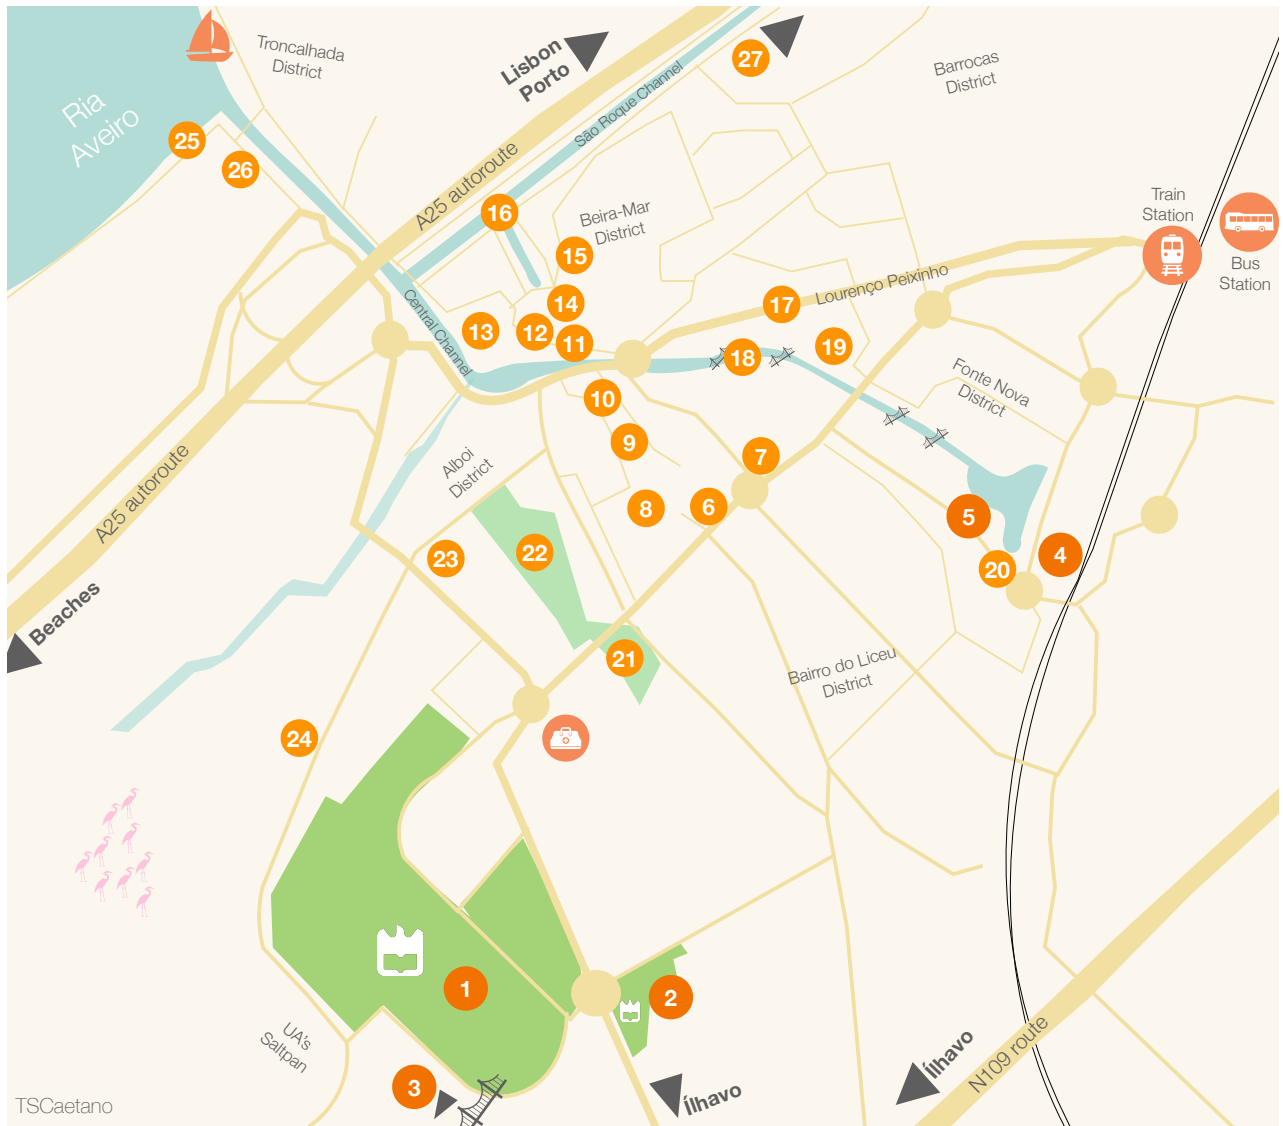

# MAP OF AVEIRO

- |  |                                 |   |
|--|---------------------------------|---|
| 1 UA <i>campus</i> de Santiago             | 11 Museum of the City           | 22 Park Baixa Mto António               |
| 2 UA <i>campus</i> do Crasto - Lunch Venue | 12 Museum of Art Nouveau        | 23 Science Factory (Fábrica da Ciência) |
| 3 ISCA - UA                                | 13 Rossio Square                | 24 Walk Path Rua Pêga                   |
| 4 Restaurant Olá Ria - Welcome reception   | 14 Fish Square (Praça do Peixe) | 25 Salt Pier and City Porch             |
| 5 Hotel Meliá - Gala dinner                | 15 São Gonçálio Chapel          | 26 Eco-Museum Troncalhada               |
| 6 Museum of Santa Joana                    | 16 Loop Bridge                  | 27 Wood Paths Aveiro                    |
| 7 Aveiro Cathedral                         | 17 Avenue Lourenço Peixinho     |   |
| 8 Marquês de Pombal Square                 | 18 Ribbon Bridges               |   |
| 9 Theater                                  | 19 Market Manuel Firmino        |   |
| 10 Republic Square                         | 20 Stairs "I Love Aveiro"       |   |
|  | 21 Park of the City             |   |